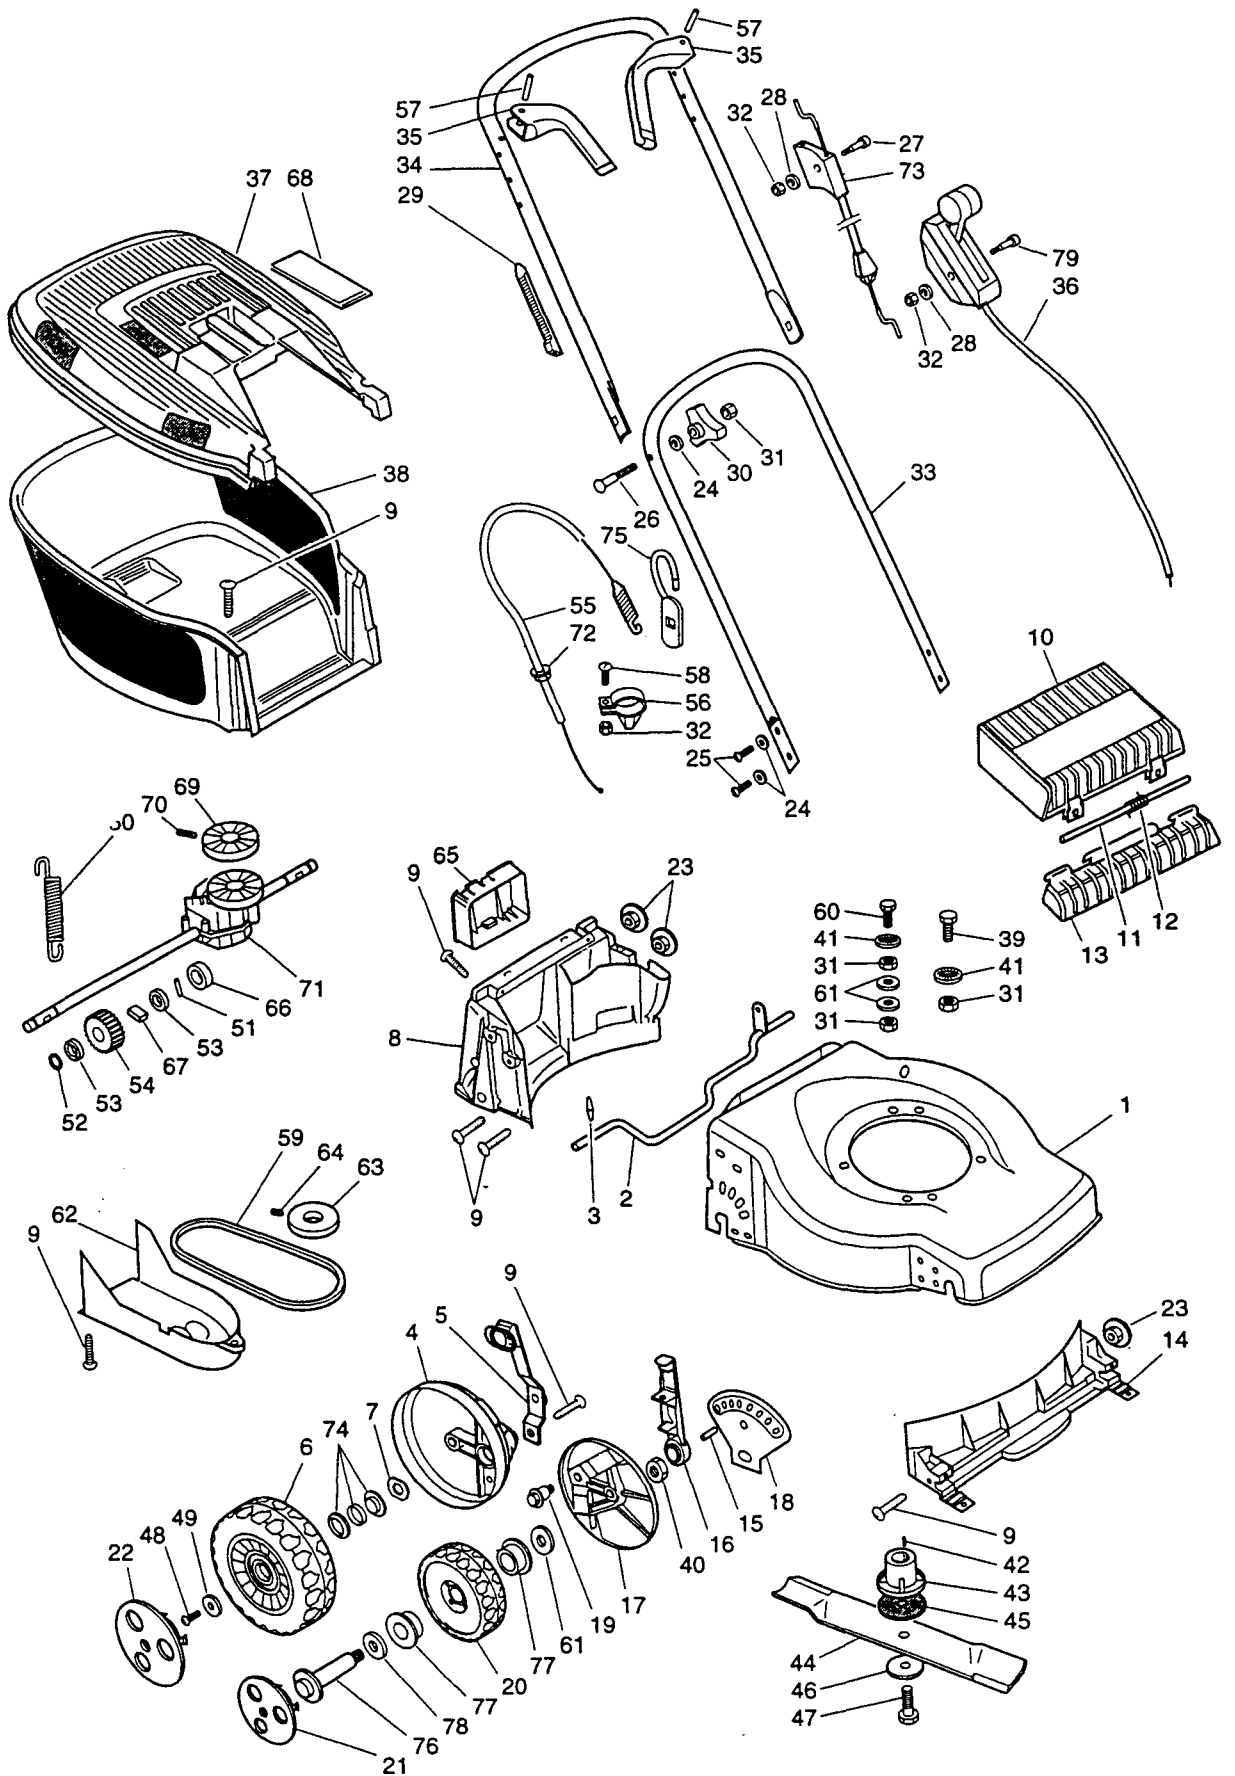

Lawn Mac Model ML 546/8

Lawn Mac Model ML 546/8

Item	Part No	Description	Item	Part No	Description
1.	349.196.000-10	Deck	41.	329.920.137-00	Washer
2.	349.196.077-08	Shaft Backside	42.	329.490.853-00	Key
3.	329.496.079-00	Key	43.	329.496.180-00	Blade Mount
4.	329.496.082-01	Cap	44.	329.490.005-00	Blade
5.	349.296.083-00	Spring Lever	45.	329.493.378-00	Fibre Ring
6.	329.496.094-00	Wheel	46.	329.493.379-00	Disk Washer
7.	329.496.086-08	Washer	47.	329.491.849-08	Blade Bolt
8.	349.196.002-01	Rear Baffle	48.	329.496.259-08	Screw
9.	329.499.079-08	Screw	49.	349.192.986-08	Washer
10.	349.196.057-10	Rear Flap	50.	329.496.028-00	Spring
11.	349.194.730-08	Shaft for Rear Flap	51.	329.496.029-00	Key
12.	329.496.058-08	Spring for Rear Flap	52.	329.494.554-00	Safety Ring
13.	349.196.056-10	Rear Flap Fixing	53.	329.496.030-01	Bushing
14.	349.196.001-01	Front Baffle	54.	329.495.180-00	Gear
15.	349.196.025-08	Key	55.	329.496.185-00	Cable
16.	349.296.021-01	Spring Lever	56.	329.495.132-01	Support
17.	329.496.194-01	Wheel Lever	57.	329.495.267-00	Key
18.	349.196.019-08	Sector	58.	329.910.758-08	Screw
19.	329.496.092-08	Shoulder Bolt	59.	329.495.117-00	V-Belt
20.	349.196.192-01	Wheel	60.	329.900.184-08	Bolt
21.	349.196.088-10	Hub Cap	61.	349.190.115-08	Washer
22.	349.496.089-10	Hub Cap	62.	349.196.003-01	Belt Cover
23.	329.496.091-08	Nut	63.	329.496.034-08	Pulley
24.	329.970.012-08	Washer	64.	329.494.568-00	Screw
25.	329.900.431-08	Bolt	65.	349.196.005-01	Battery Holder
26.	329.493.813-08	Log Screw	66.	329.494.561-00	Ball Bearing
27.	329.911.287-08	Screw	67.	349.192.430-00	Key
28.	329.970.010-08	Washer	68.	329.496.150-01	Cover
29.	329.491.138-01	Cable Holder	69.	329.496.011-01	Pulley
30.	329.493.812-01	Knob	70.	329.496.010-00	Key
31.	329.960.017-08	Nut	71.	329.496.012-00	Gear Box
32.	329.960.015-08	Nut	72.	329.496.017-01	Cable Protector
33.	349.196.007-01	Lower Handle Tube	73.	329.496.104-00	OPC Cable
34.	349.196.184-01	Upper Handle Tube	74.	329.496.095-00	Ball Bearing
35.	329.495.268-01	OPC Lever	75.	329.495.271-08	String Holder
36.	329.496.158-00	Throttle Cable	76.	329.493.898-08	Wheel Bolt
37.	349.196.060-10	Upper Grass Box	77.	329.493.888-00	Ball Bearing
38.	349.196.061-10	Lower Grass Box	78.	329.493.294-00	Disk Washer
39.	329.900.182-08	Bolt	79.	329.911.287-08	Screw
40.	329.491.890-08	Security Nut			